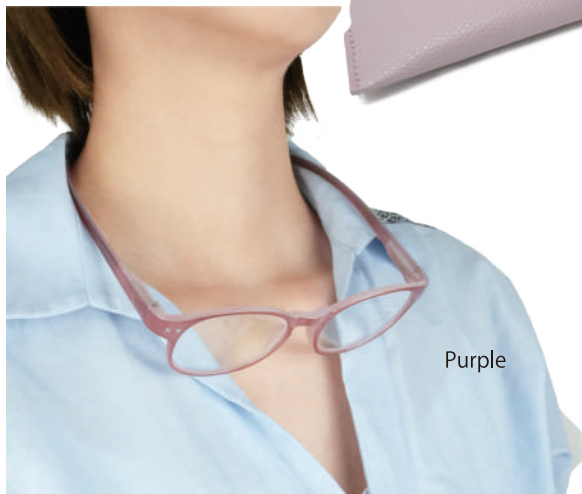

BT2020

3 Colors

Purple

Size : Flame / W 136mm H 44mm Temple / 153mm
Lens / W 48mm × H 40mm

Color: Green Orange Purple

2,400yen