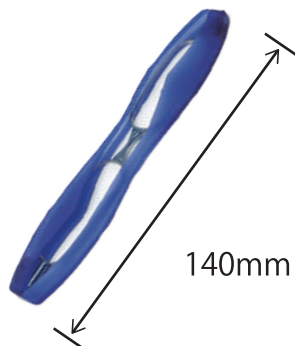

2 Colors

D.Brown

Red

Size : Flame / W 130mm H 42mm Temple / 135mm
 Lens / W 46mm × H 37mm
 Color: D.Brown Red
 2,400yen

BT201>

2 Colors

Blue Light
Protection
BEGLAD

Red

Brown

Size : Flame / W 121mm H 44mm Temple / 147mm
 Lens / W 48mm × H 42mm
 Color: Brown Red
 3,990yen

Pod Reader

Blue light cut

4 Colors

+3.0
あります

Blue Light
Protection
BEGLAD

Blue

Red

D.Brown

MatBlack

140mm

20mm

Size : Flame / W 140mm H 20mm Temple / 135mm

Lens / W 45mm × H 20mm

Color: MatBlack Blue D.Brown Red